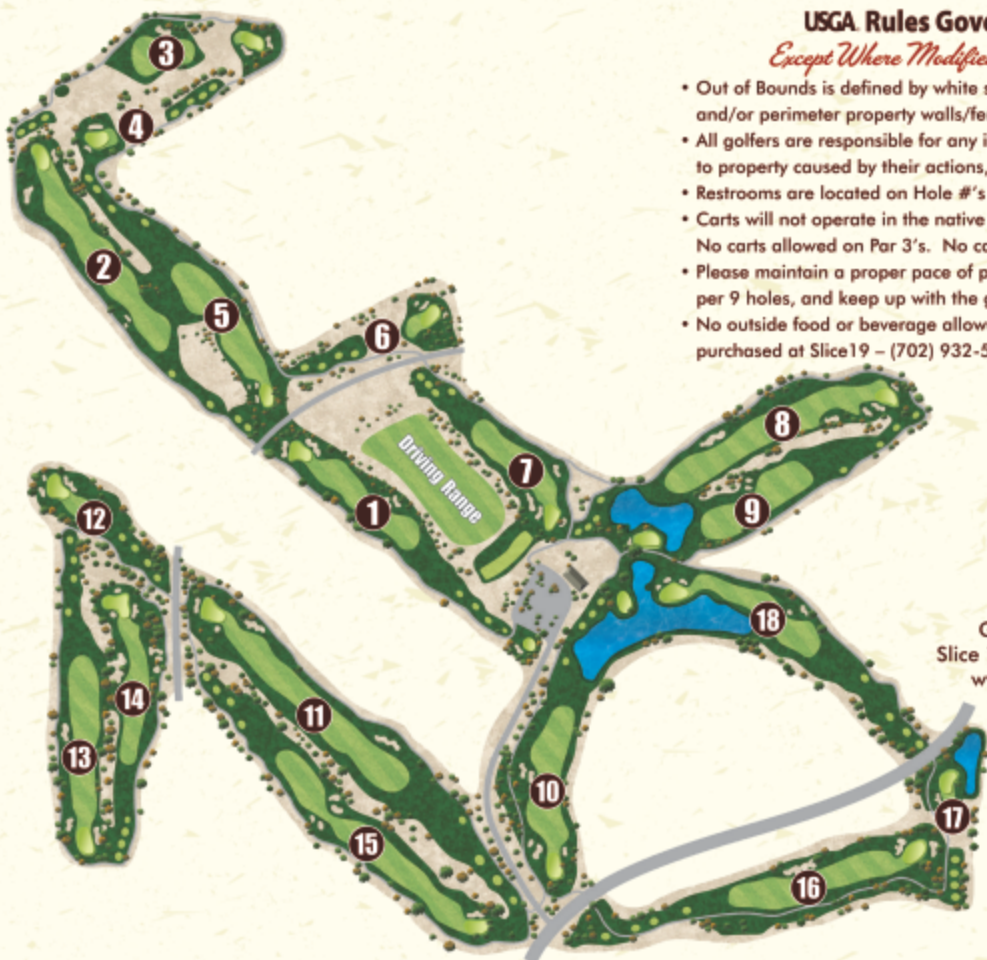

HOLE	1	2	3	4	5	6	7	8	9	OUT	10	11	12	13	14	15	16	17	18	IN	TOT	HCP	ADJ
Pegasus	397	518	384	185	418	200	292	500	436	3330	374	567	186	411	347	540	441	159	402	3427	6757		
Serpent	374	502	364	168	399	180	275	482	405	3149	353	537	165	385	331	514	405	142	378	3210	6359		
Goat	346	485	346	147	370	149	260	468	372	2943	335	501	137	359	313	462	375	124	348	2954	5897		
Lion	316	446	302	119	317	125	242	448	310	2625	281	448	112	313	296	429	328	108	290	2605	5230		
Par	4	5	4	3	4	3	4	5	4		4	5	3	4	4	5	4	3	4	36	72		
Pace of Play	:14	:30	:45	:56	1:11	1:22	1:36	1:52	2:07		:14	:30	:42	:56	1:10	1:27	1:42	1:53	2:07		4:14		
Men's HDCP	5	15	7	13	3	11	17	9	1		10	8	16	6	14	12	2	18	4				
Ladies' HDCP	11	9	3	13	7	15	17	5	1		12	10	18	6	14	8	4	16	2				
Scores:											Attest:										Date:		

#### RATINGS/SLOPE

	Men's	Ladies'
<b>PEGASUS</b>	71.8/124	
<b>SERPENT</b>	70.3/122	76.1/135
<b>GOAT</b>	67.9/118	73.7/126
<b>LION</b>	64.7/101	69.3/117

Course Architect - Ted Robinson Jr. (2003)

Golf Shop: 702-951-1500  
 Slice 19 Bar & Grill: 702-932-5311  
[www.ChimeraGolfClub.com](http://www.ChimeraGolfClub.com)

## USGA Rules Govern All Play

*Except Where Modified by Local Rules*

- Out of Bounds is defined by white stakes or lines, curbs, and/or perimeter property walls/fences.
- All golfers are responsible for any injury to people or damage to property caused by their actions, including errant golf shots.
- Restrooms are located on Hole #'s 6, 11 and 15.
- Carts will not operate in the native dirt areas, or near the greens. No carts allowed on Par 3's. No carts allowed in parking lot.
- Please maintain a proper pace of play, 2 hours and 7 minutes per 9 holes, and keep up with the group ahead of you.
- No outside food or beverage allowed. Food or beverage can be purchased at Slice19 – (702) 932-5311, or on the beverage cart.